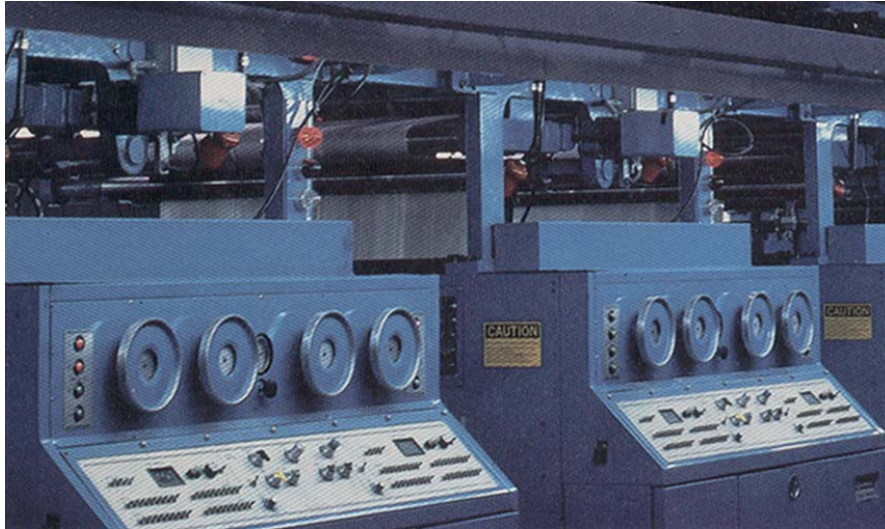

METRO PRESS USERS!

LINER SERIES MOTORIZED REGISTER CONTROLS

- **REDUCE STARTUP WASTE**
- **ACHIEVE COLOR REGISTER FASTER**
- **MAKE REGISTER MOVES FROM
THE PRESS CONSOLE**

JARDIS INDUSTRIES LINER SERIES MOTORIZATION SYSTEM PROVIDES REMOTE MOVEMENT OF LATERAL AND CIRCUMFERENTIAL PRINT POSITION. THE LINER SERIES TOUCH PANEL IS EASY TO UNDERSTAND AND MAY BE MOUNTED INTO AN EXISTING PRESS CONSOLE.